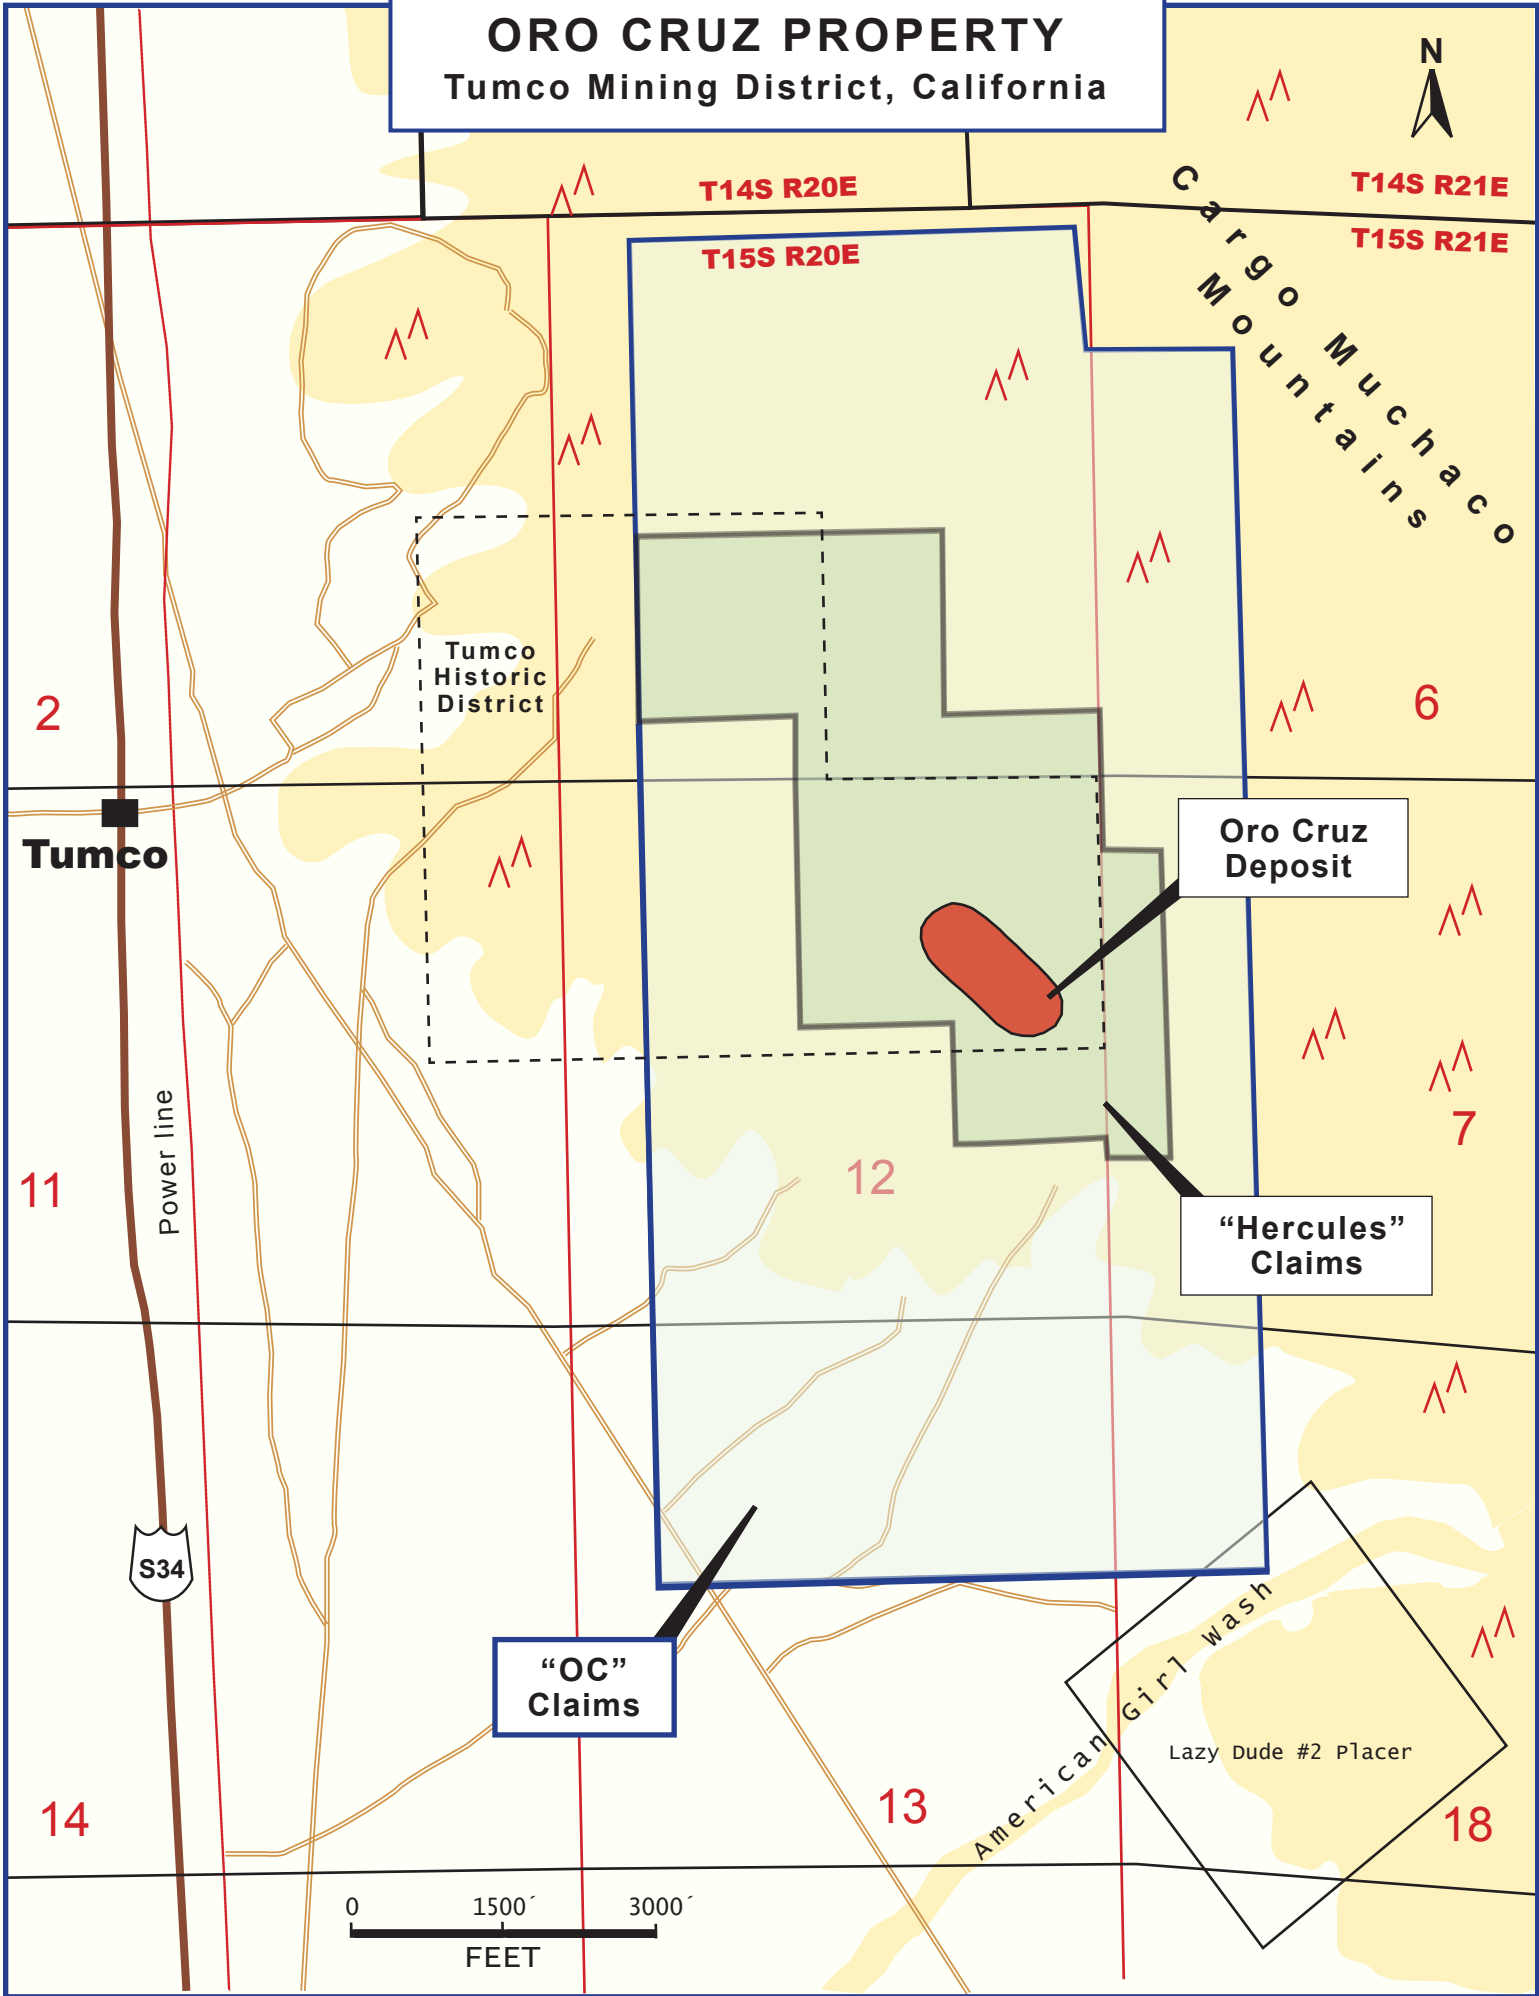

# ORO CRUZ PROPERTY

Tumco Mining District, California

T14S R20E

T14S R21E

T15S R20E

T15S R21E

Cargo Muchaco Mountains

Tumco Historic District

2

6

Tumco

Oro Cruz Deposit

11

Power line

12

"Hercules" Claims

7

S34

"OC" Claims

14

13

American Girl wash

Lazy Dude #2 Placer

18

0 1500 3000  
FEET