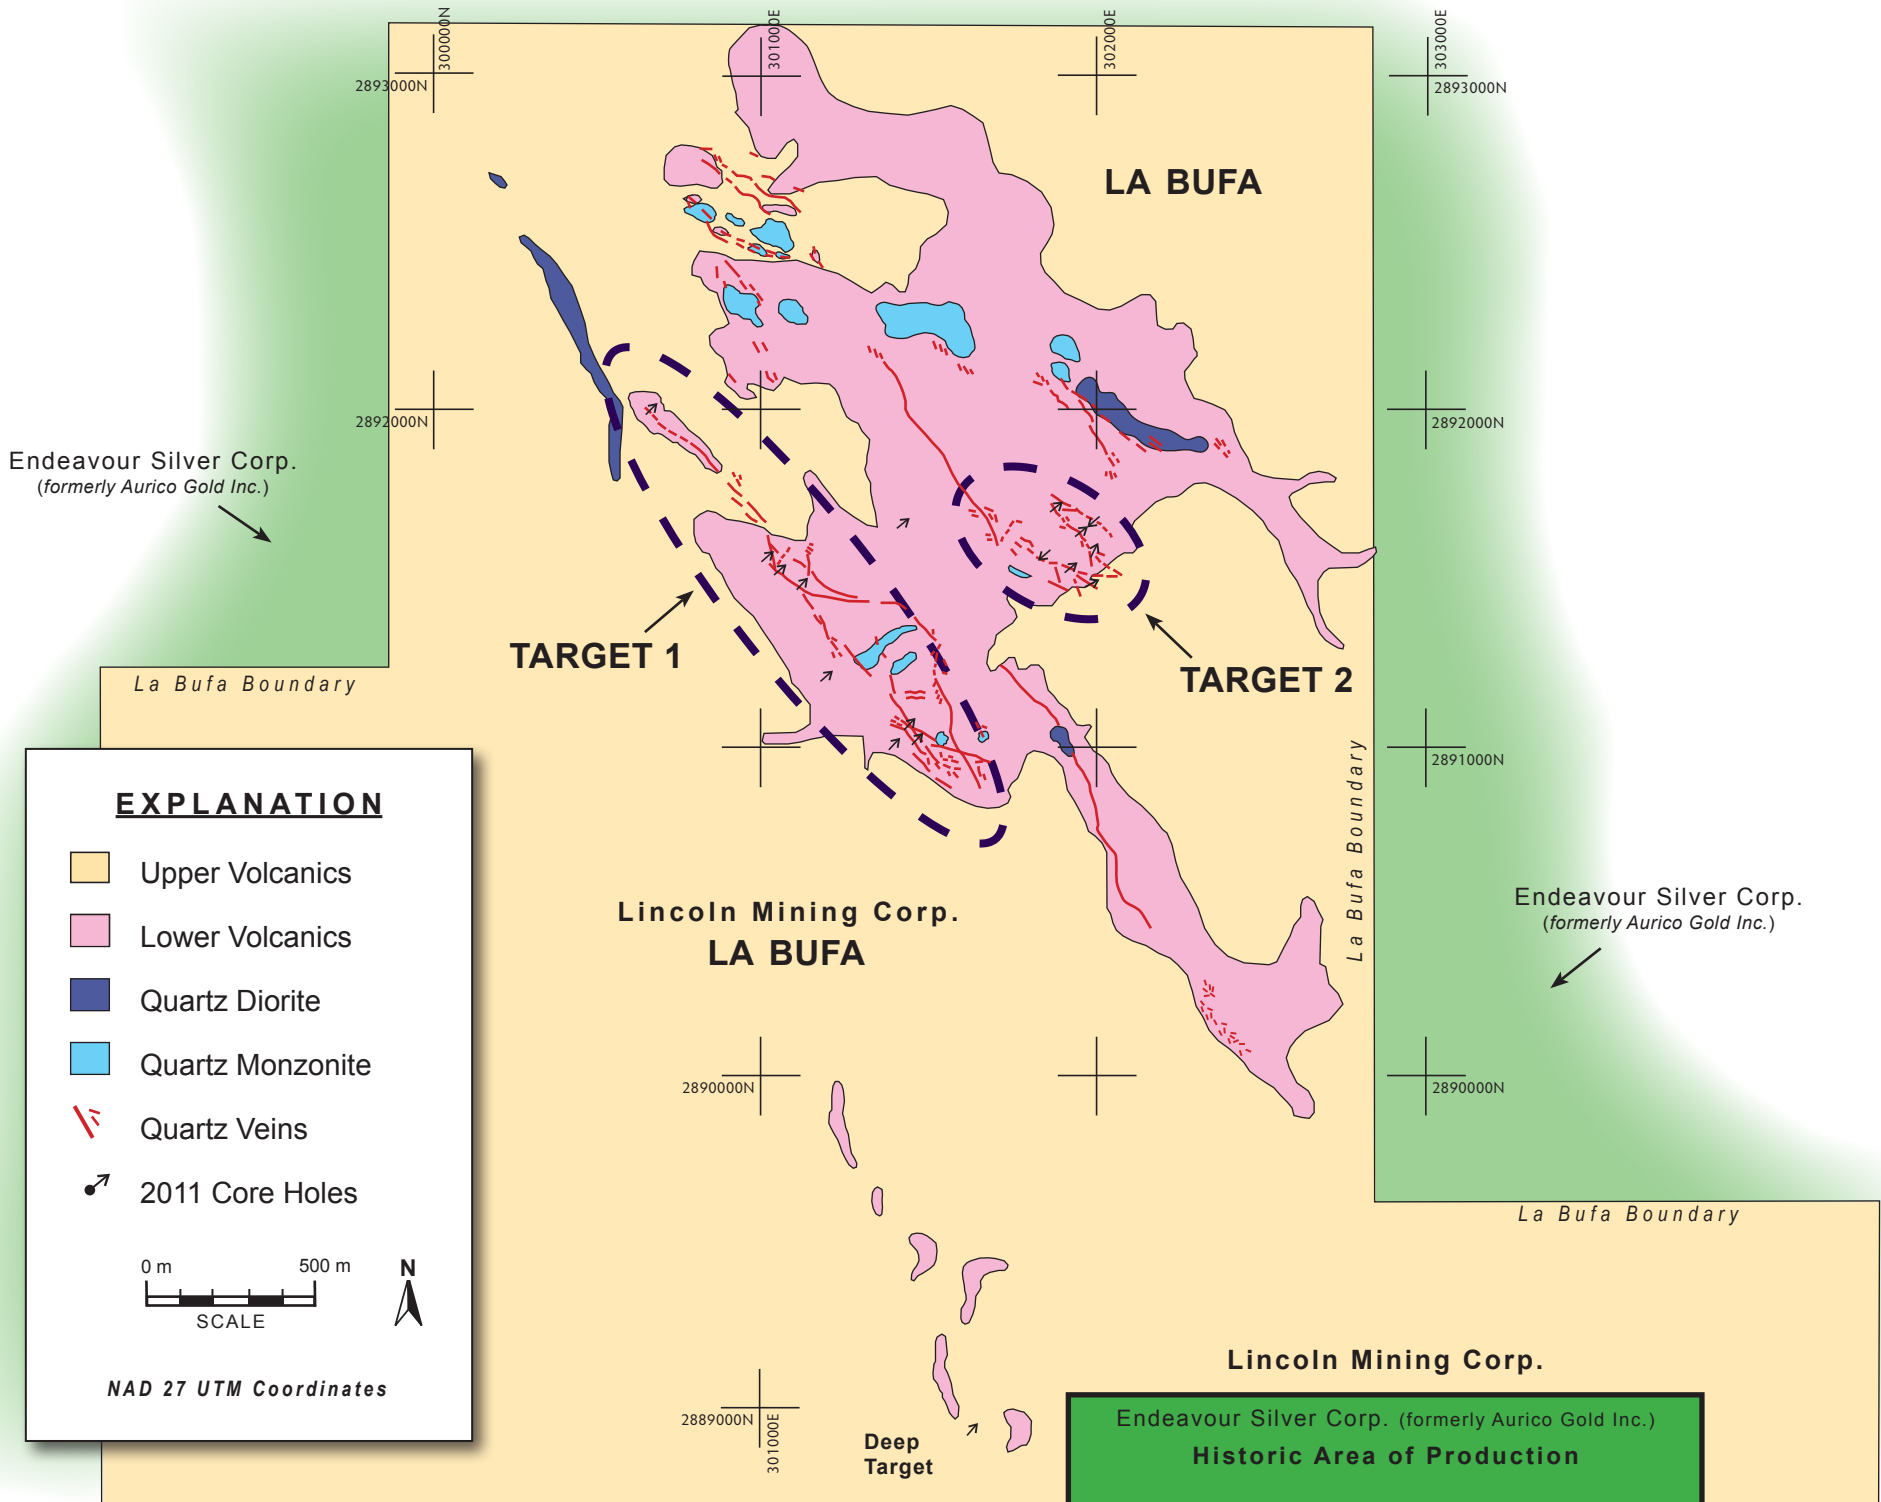

LINCOLN MINING CORPORATION – LA BUFA 2011 DRILL HOLE MAP

EXPLANATION

- Upper Volcanics
- Lower Volcanics
- Quartz Diorite
- Quartz Monzonite
- Quartz Veins
- 2011 Core Holes

NAD 27 UTM Coordinates

Endeavour Silver Corp. (formerly Aurico Gold Inc.)
Historic Area of Production